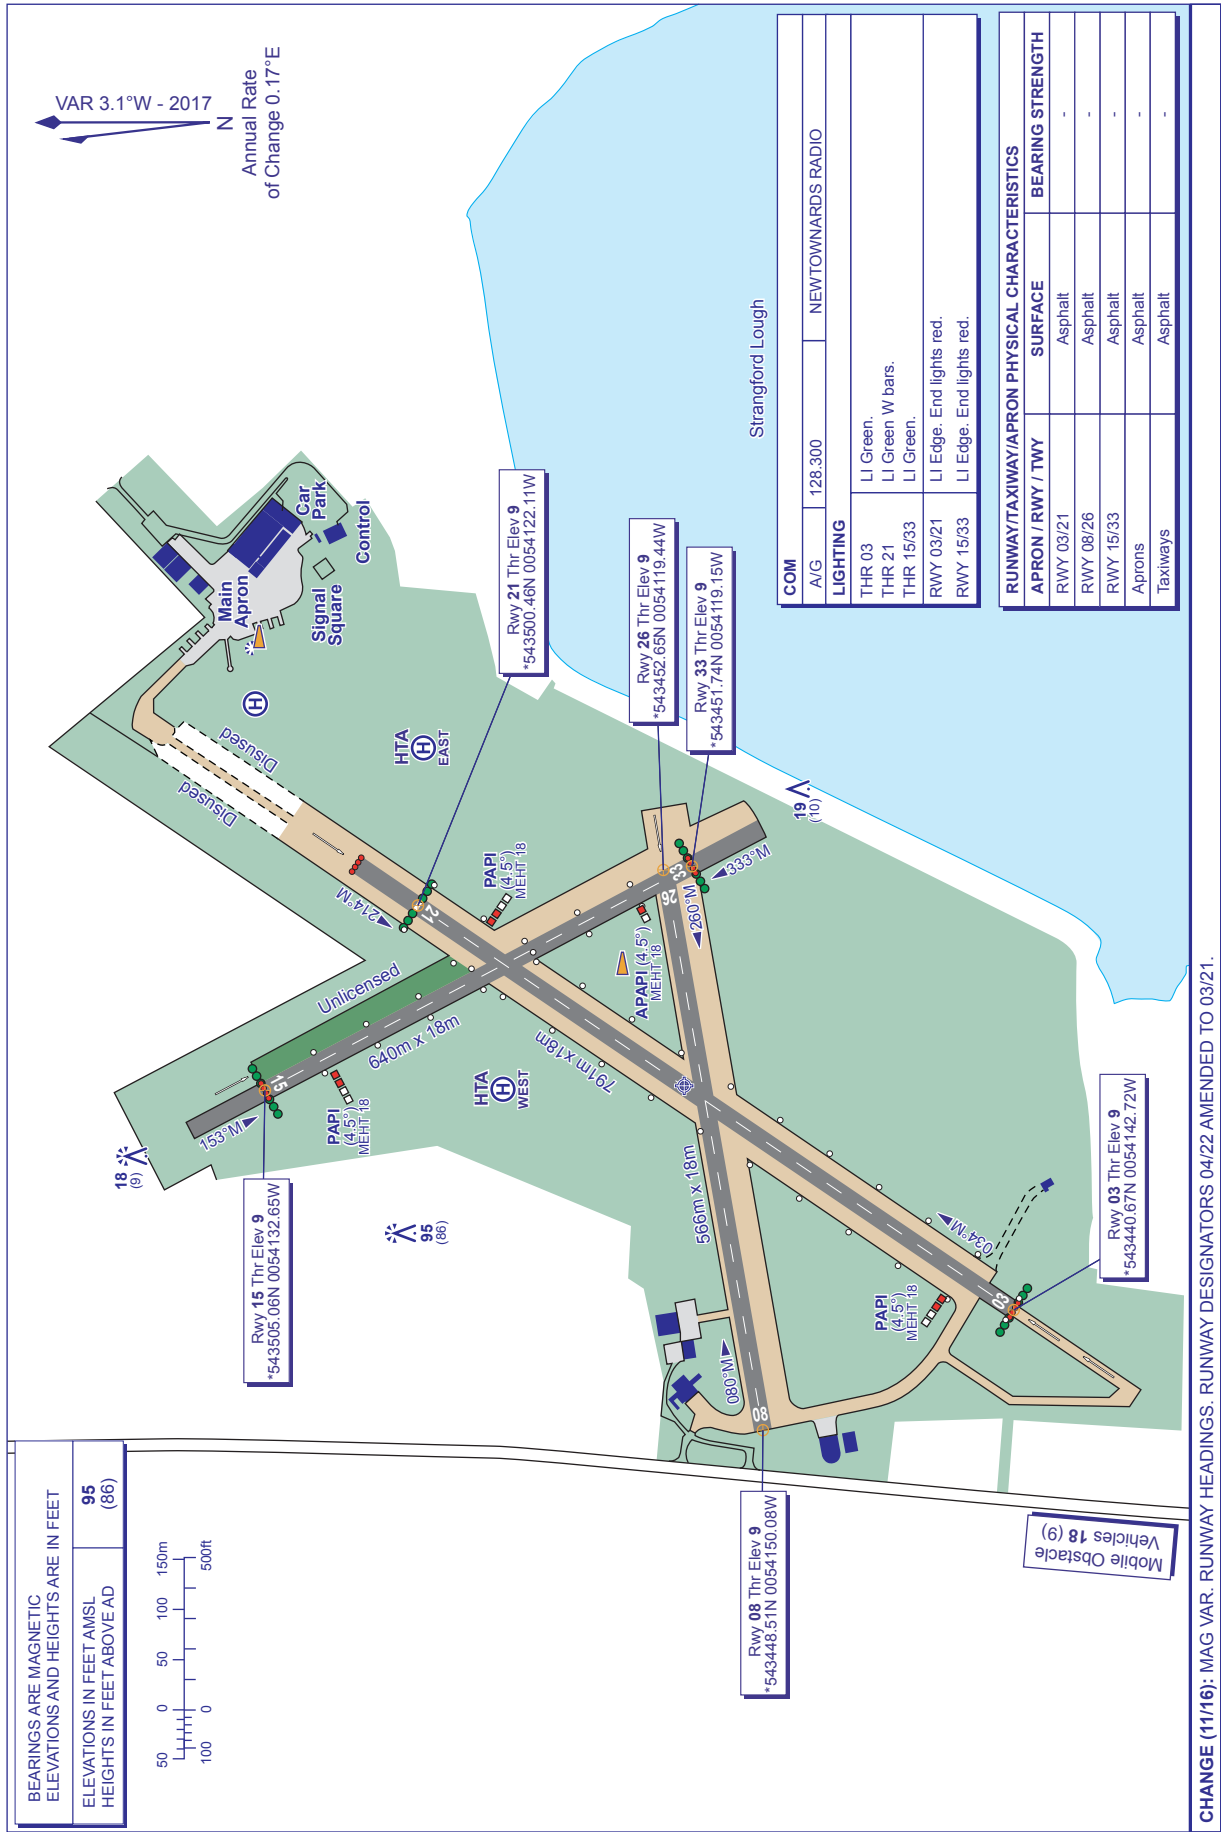

NEWTOWNARDS
EGAD

AD ELEV 9FT

ARP 543452N 0054131W

AERODROME
CHART - ICAO

AERO INFO DATE 01 AUG 16

CHANGE (11/16): MAG VAR. RUNWAY HEADINGS. RUNWAY DESIGNATORS 04/22 AMENDED TO 03/21.